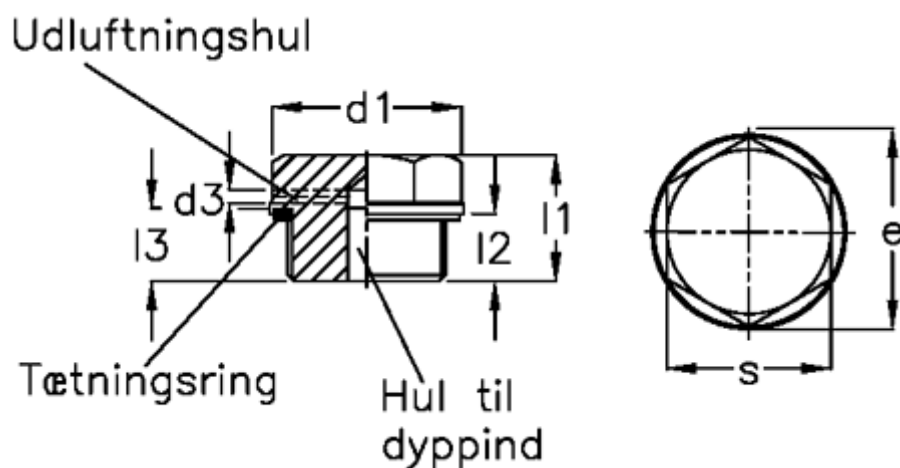

Article number: 20244525

Description: E+G

Threaded plug GN 742-22-G3/8-OS-2

## Measures

$d1 = 22$

$d2 = G3/8$

$d3 = 2$

$d4 = M5$

$e = 20.8$

$l1 = 15.5$

$l2 = 8.0$